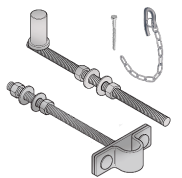

#### 270 x 25NB - Top Saddle Pack

CTN	KG	\$ EA
8	20	48.65

Contains:

- 1 X BG270
- 1 X TS270
- 1 X HCLS500
- 1 X Coach Screw