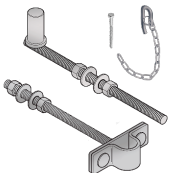

270 x 25NB - Top Saddle Pack

CTN	KG
8	20

Contains:

- 1 X BG270
- 1 X TS270
- 1 X HCLS500
- 1 X Coach Screw